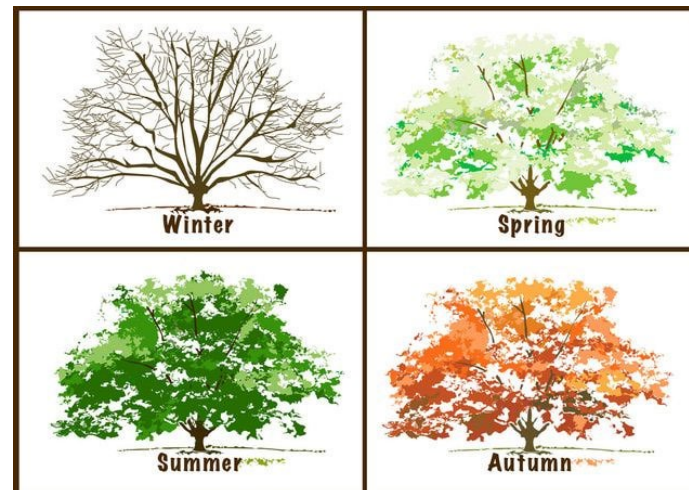

How do plants grow?

Plants grow from seeds. Seeds come in all shapes and sizes.

What do plants need to grow?

Air

Light

Water

Warmth

Seasons and Weather

	Natural	Found in nature and not made by people.
	Stem	Holds the plant up and transports water and food around the plant.
	Flower	The flower makes seeds for the plant.
	Leaf	Leaves make food for the plant by catching the sunlight.
	Root	The roots soak up the water and anchor the plant into the soil.